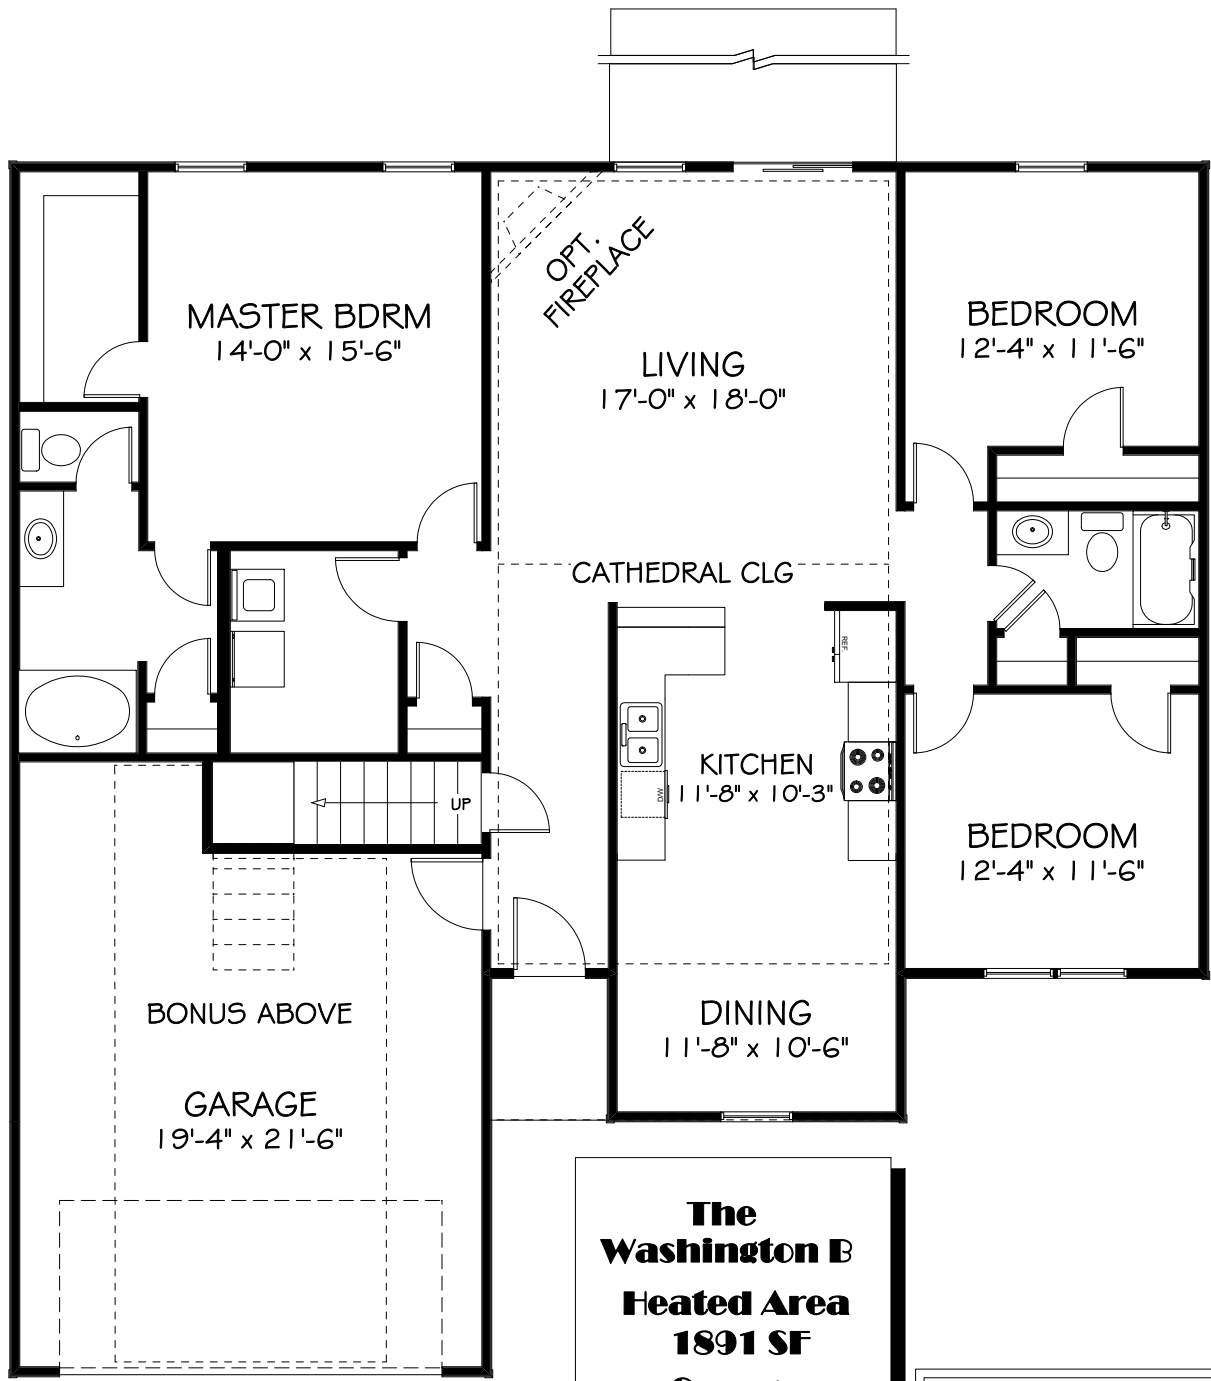

The Washington B

LH

TOWER REALTY
Building Relationships for Life

**The
 Washington B**
**Heated Area
 1891 SF**
**Garage
 471 SF**
Dimensions may vary due
 to builder's discretion

TOWER REALTY
Building Relationships for Life