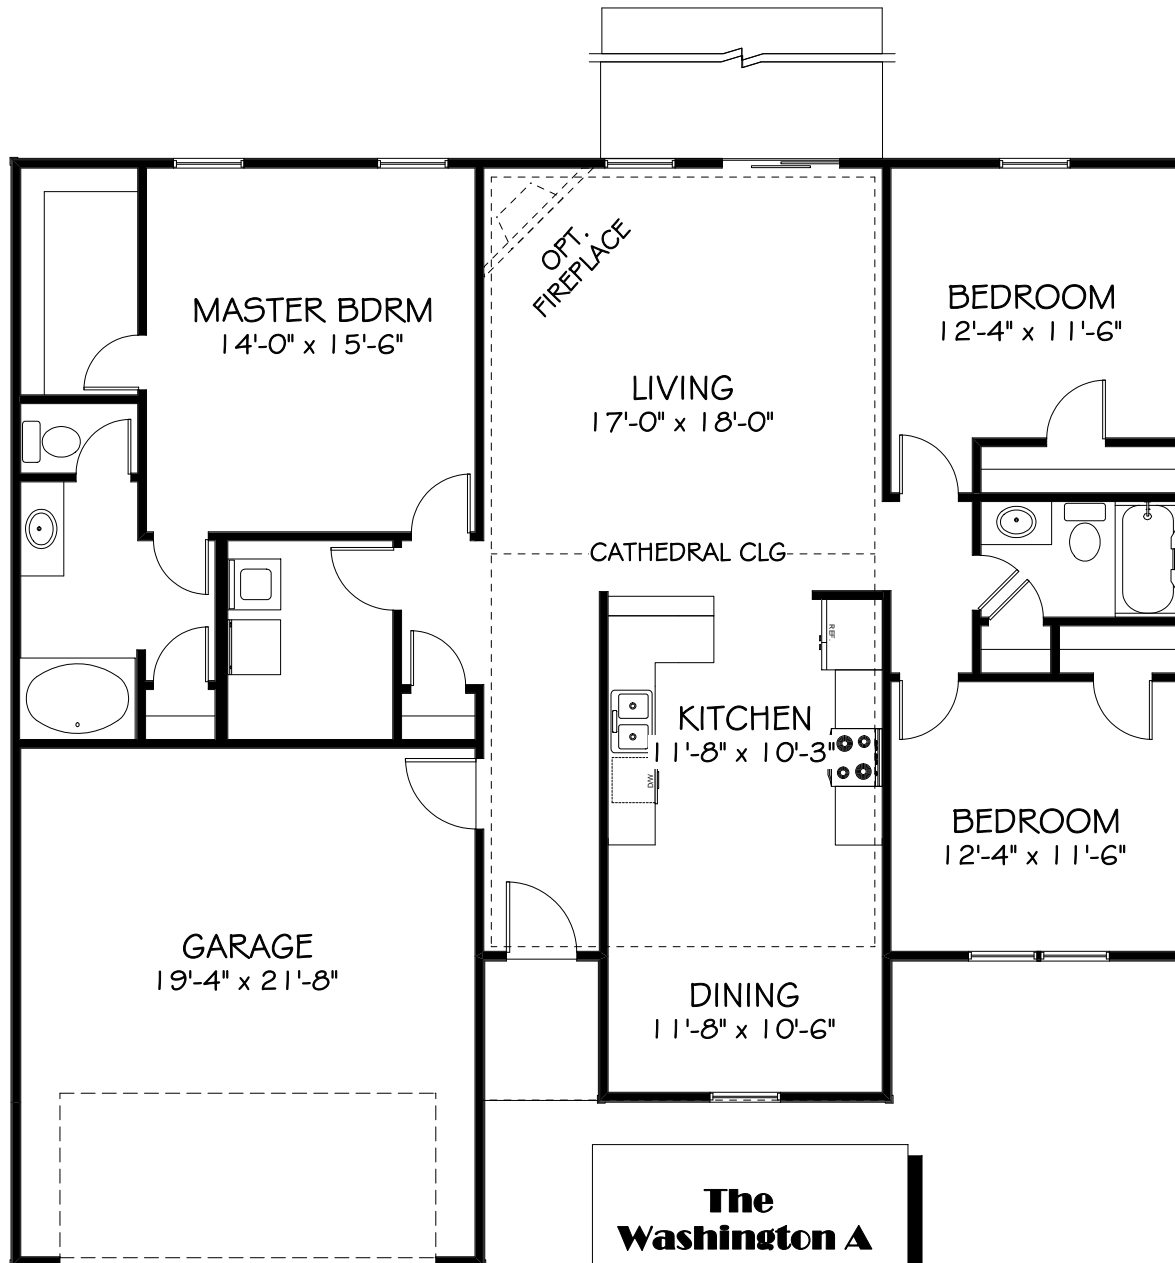

The Washington A

LH

TOWER REALTY

Building Relationships for Life

The Washington A

Heated Area

1591 SF

Garage

442 SF

Dimensions may vary due to builder's discretion

TOWER REALTY

Building Relationships for Life