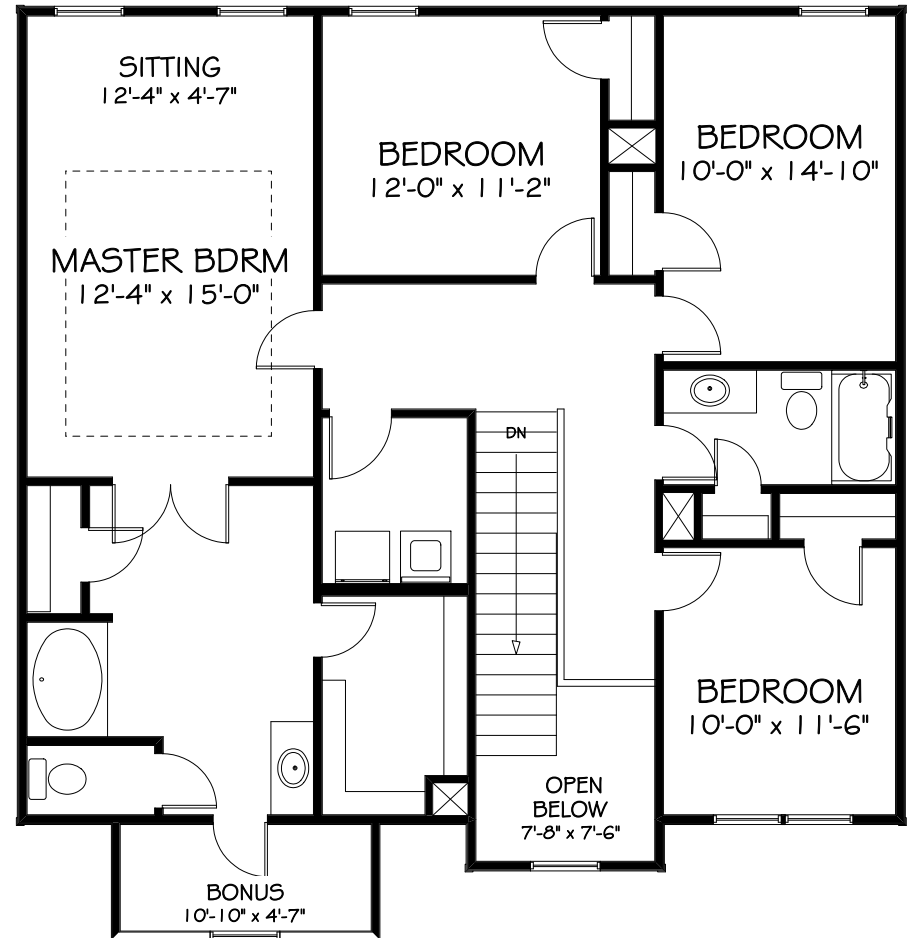

The Stanford B

LH

TOWER REALTY

Building Relationships for Life

**The
Stanford B**
Heated Area
2320 SF
Garage
408 SF

Dimensions may vary due
to builder's discretion

TOWER REALTY
Building Relationships for Life