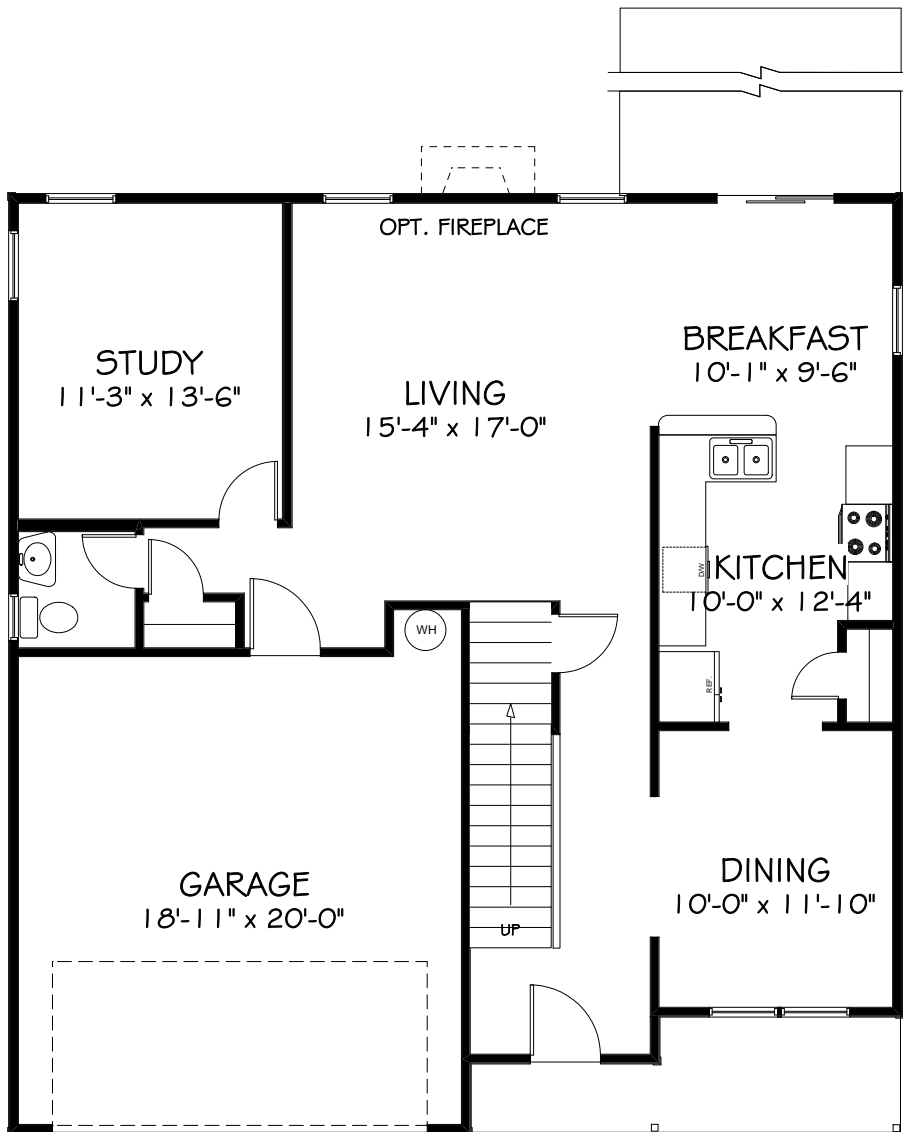

The Stanford B

LH

TOWER REALTY

Building Relationships for Life

**The
Stanford B**
Heated Area
2320 SF
Garage
408 SF

Dimensions may vary due
to builder's discretion

TOWER REALTY
Building Relationships for Life