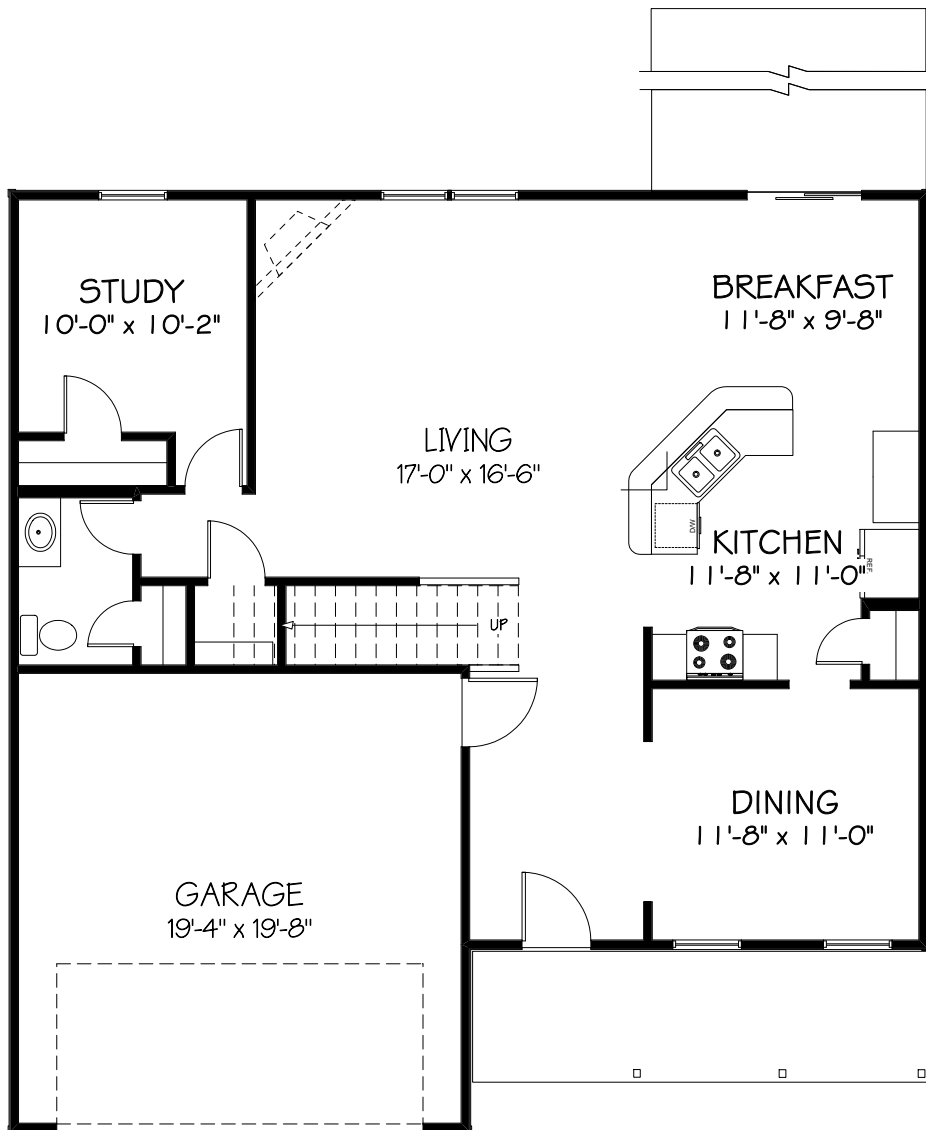

The Nathan B

LH

TOWER REALTY

Building Relationships for Life

**The
Nathan B**
**Heated Area
2389 SF**
**Garage
402 SF**
Dimensions may vary due
to builder's discretion

TOWER REALTY
Building Relationships for Life