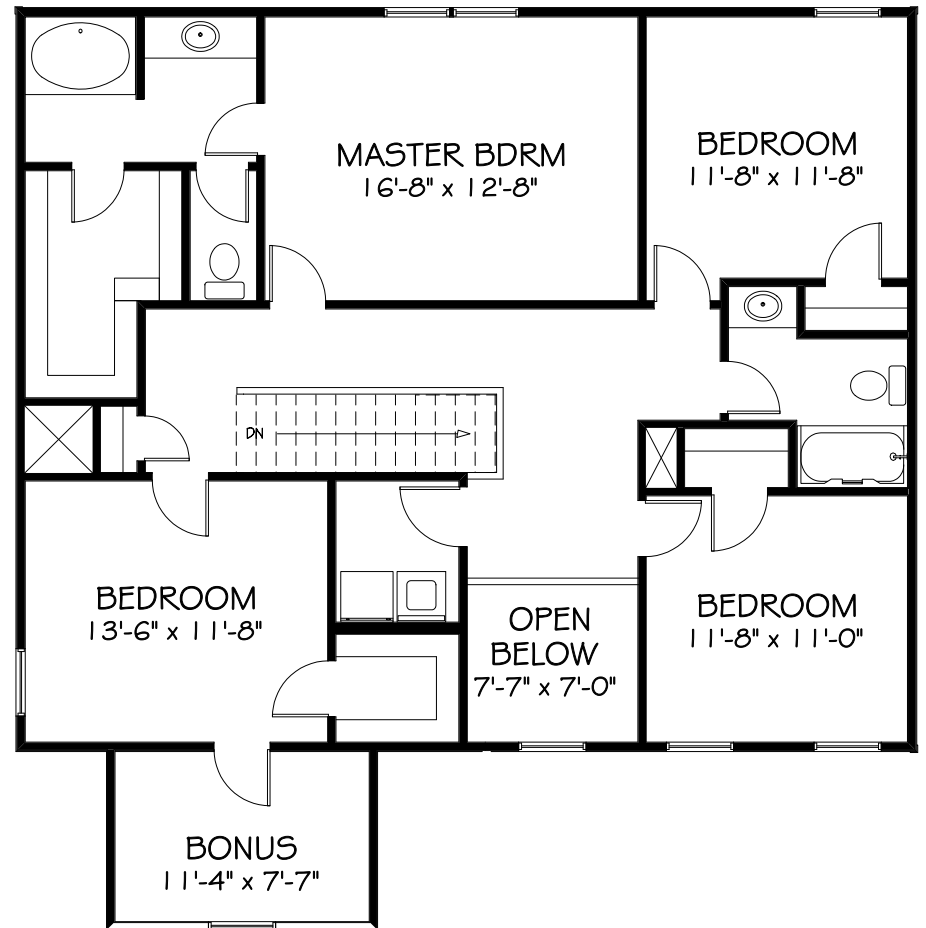

The Nathan B

LH

TOWER REALTY

Building Relationships for Life

**The
Nathan B**
**Heated Area
2389 SF**
**Garage
402 SF**
Dimensions may vary due
to builder's discretion

TOWER REALTY
Building Relationships for Life