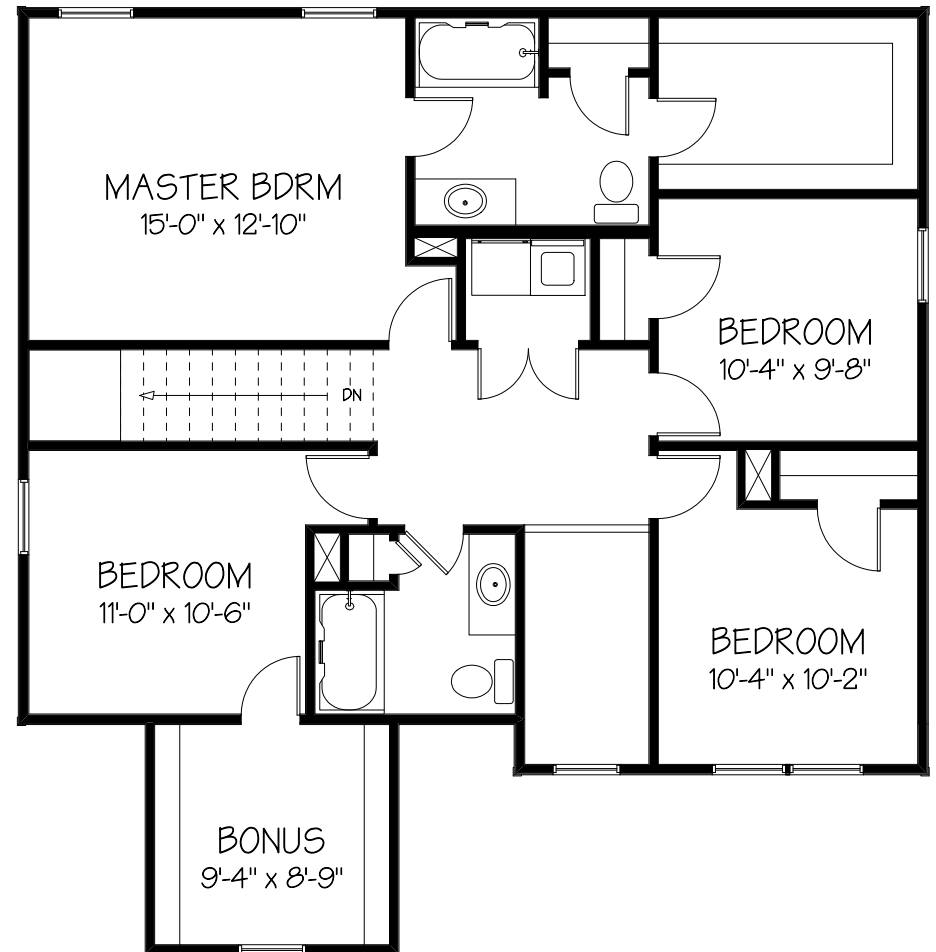

The Luisa

LH

TOWER REALTY

Building Relationships for Life

The Luisa
Heated Area
1869 SF
Garage
401 SF
Dimensions may vary due to builder's discretion

TOWER REALTY
Building Relationships for Life