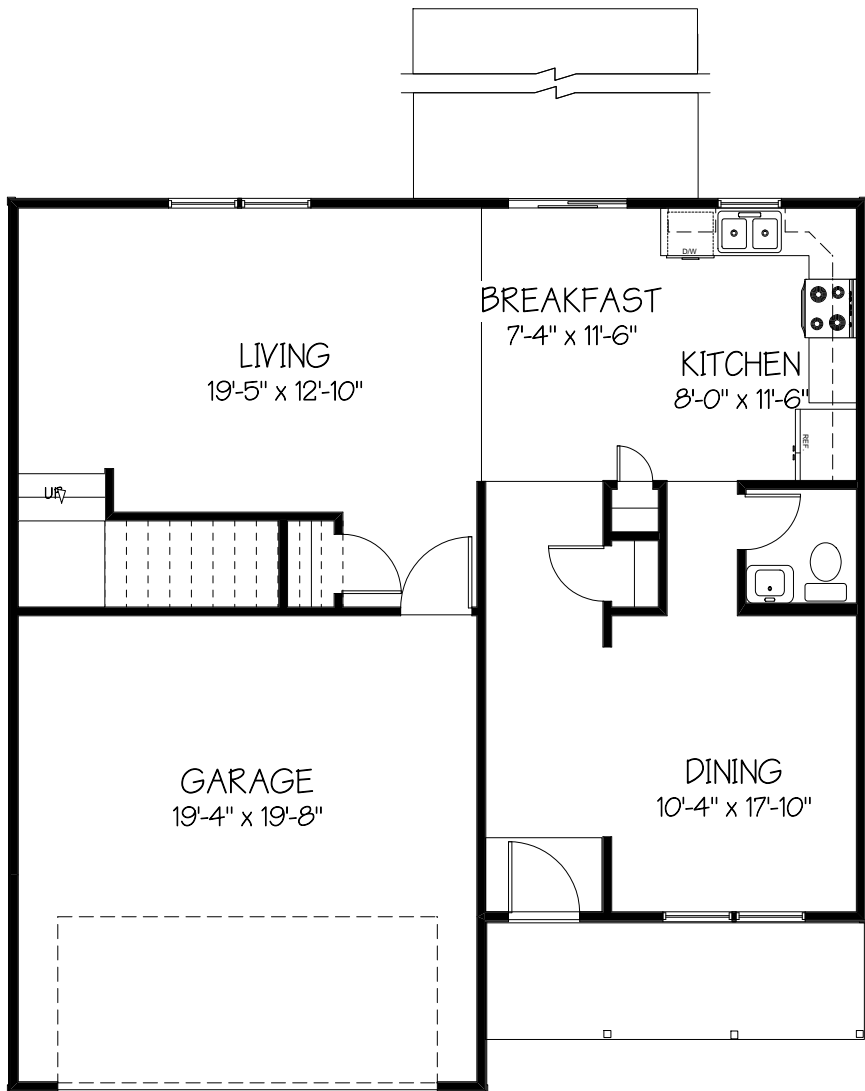

The Luisa

LH

TOWER REALTY

Building Relationships for Life

The Luisa
Heated Area
1869 SF
Garage
401 SF
Dimensions may vary due to builder's discretion

TOWER REALTY
Building Relationships for Life