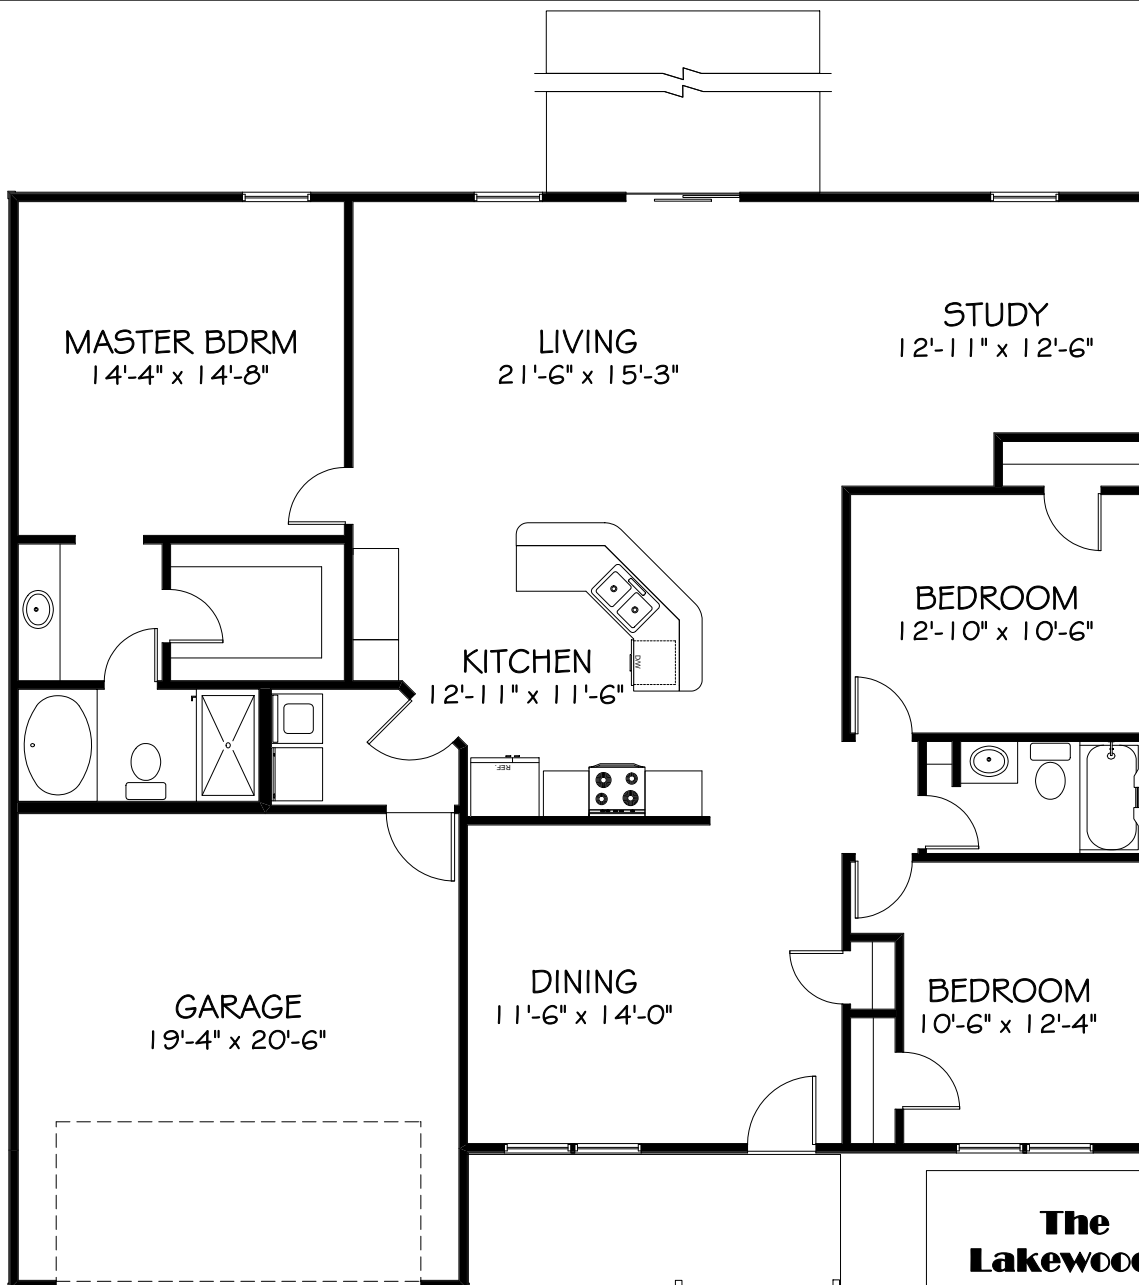

The Lakewood B

LH

TOWER REALTY

Building Relationships for Life

**The
 Lakewood B**
Heated Area
1802 SF
Garage
418 SF

Dimensions may vary due
 to builder's discretion

TOWER REALTY

Building Relationships for Life