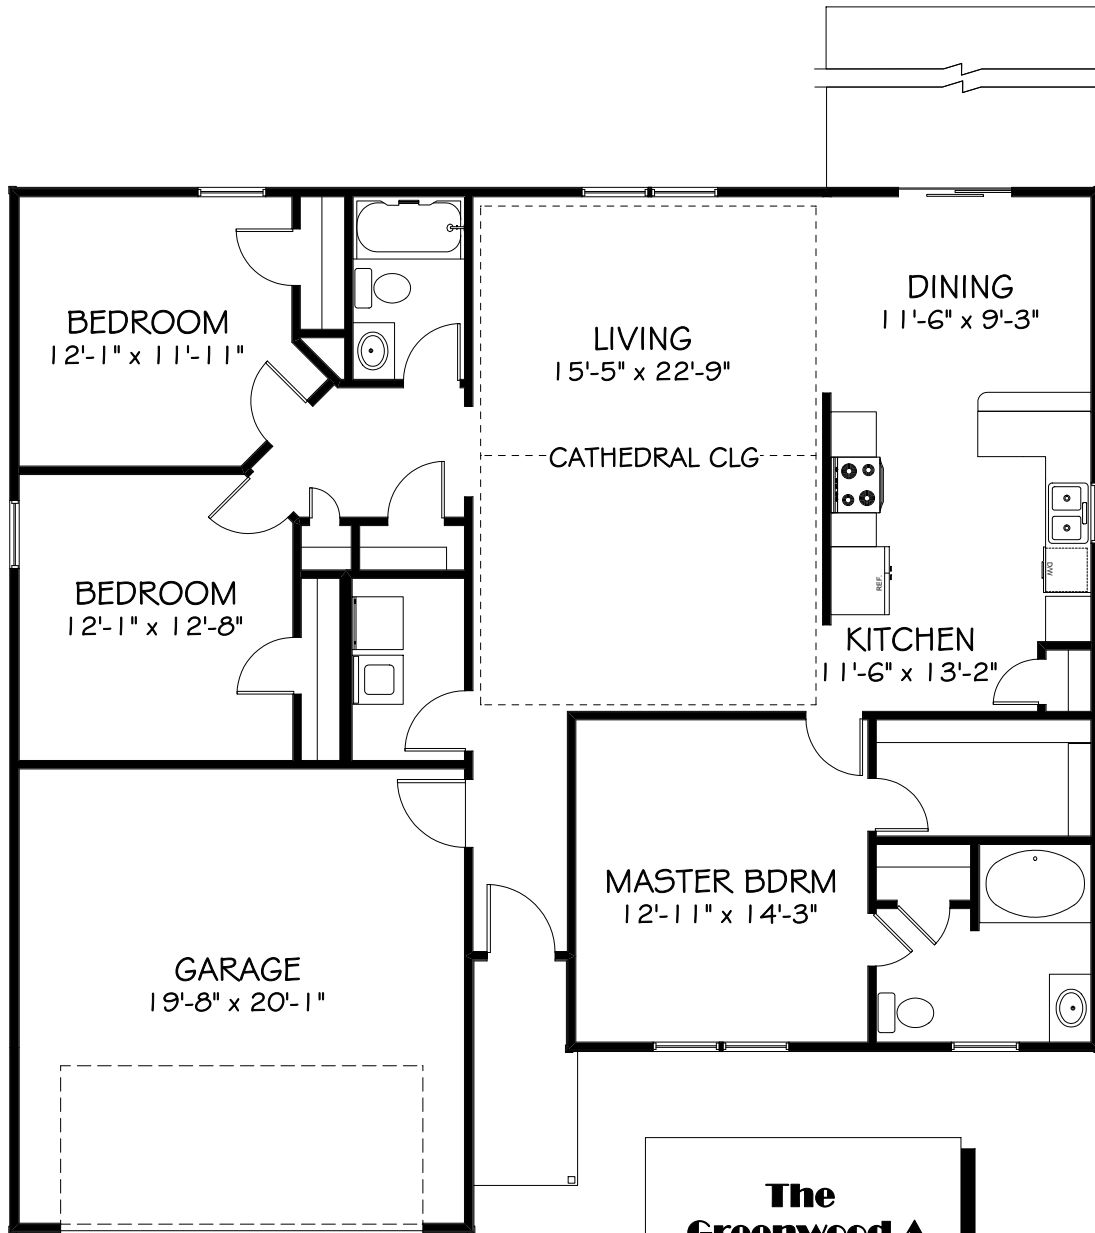

The Greenwood A

LH

TOWER REALTY

Building Relationships for Life

**The
Greenwood A**
Heated Area
1552 SF
Garage
417 SF

Dimensions may vary due
to builder's discretion

TOWER REALTY

Building Relationships for Life