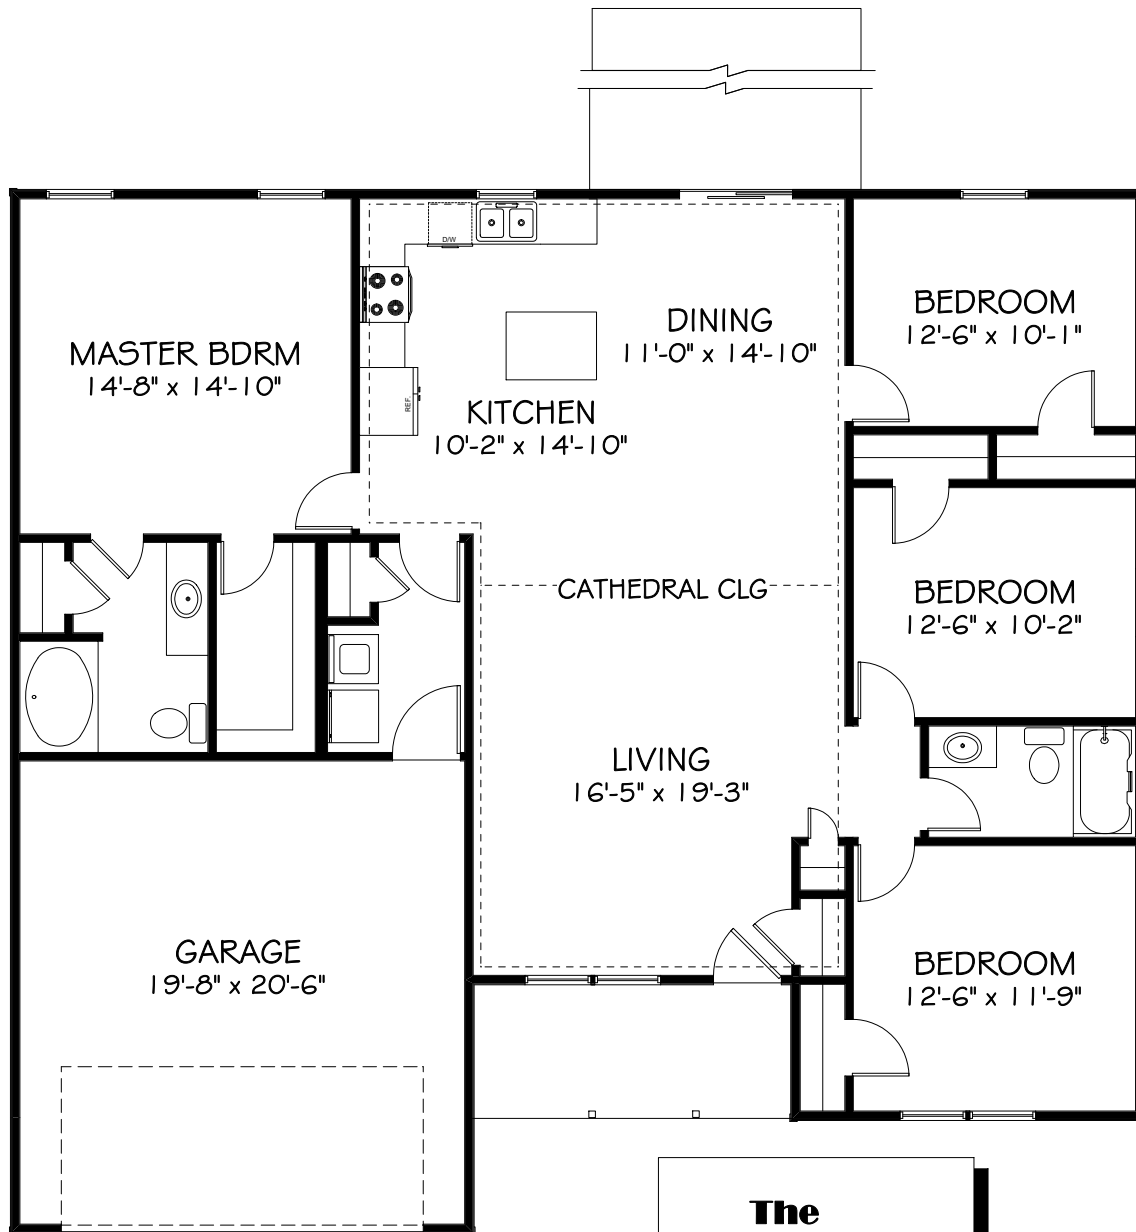

The Freemont B

LH

TOWER REALTY

Building Relationships for Life

**The
 Freemont B**
Heated Area
1641 SF
Garage
426 SF

Dimensions may vary due
 to builder's discretion

TOWER REALTY
Building Relationships for Life