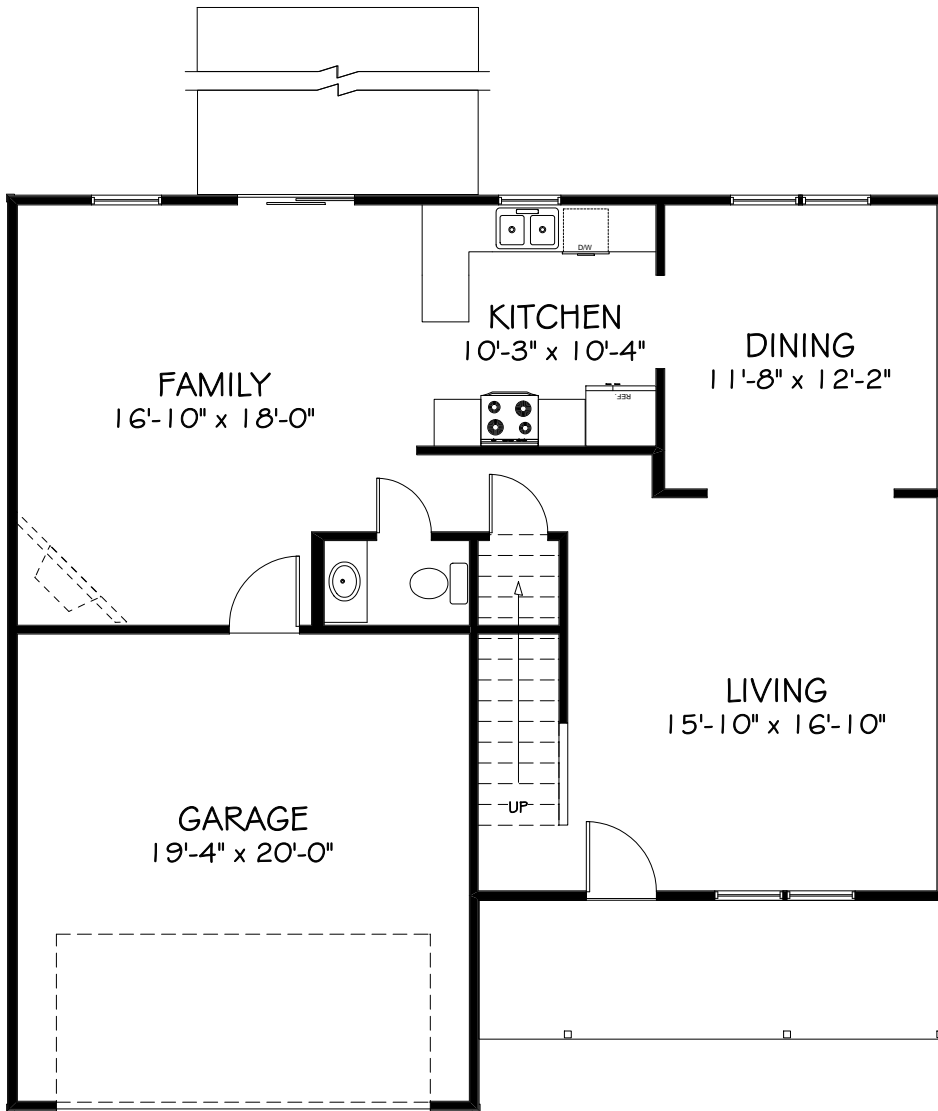

The Dunwood

LH

TOWER REALTY

Building Relationships for Life

**The
Dunwood
Heated Area
2225 SF
Garage
408 SF**

Dimensions may vary due
to builder's discretion

TOWER REALTY

Building Relationships for Life