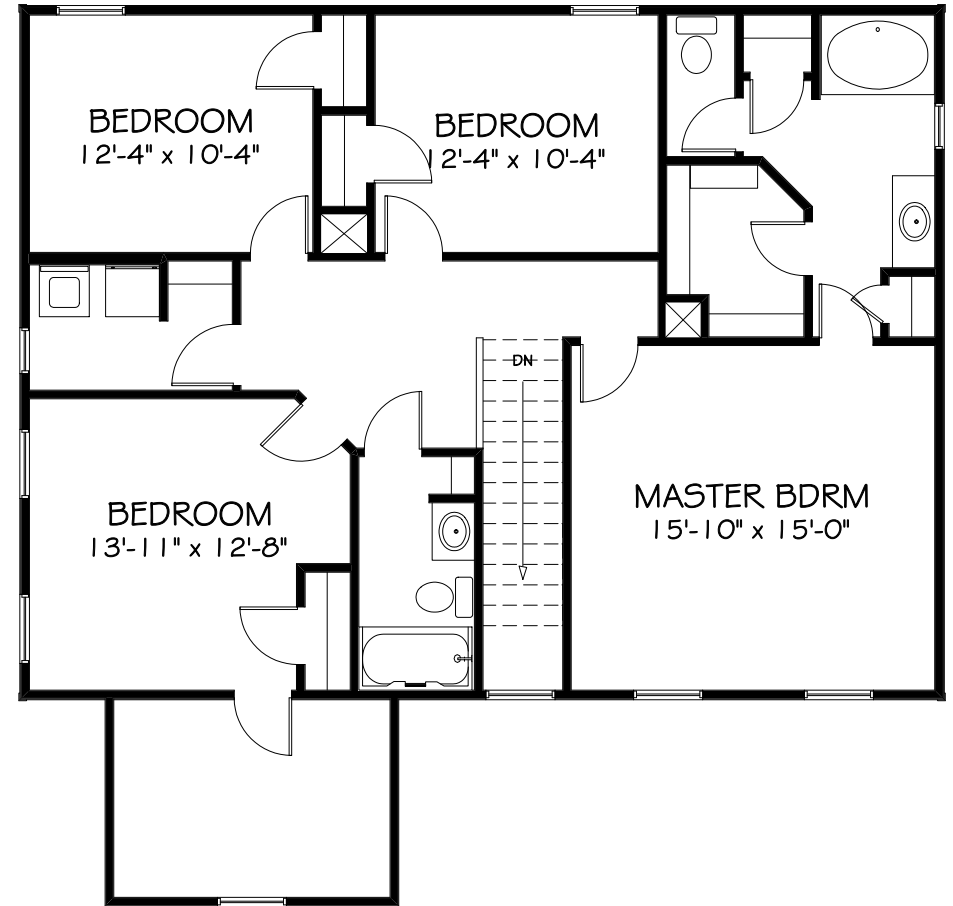

The Dunwood

LH

TOWER REALTY

Building Relationships for Life

**The
Dunwood
Heated Area
2225 SF
Garage
408 SF**

Dimensions may vary due
to builder's discretion

TOWER REALTY

Building Relationships for Life