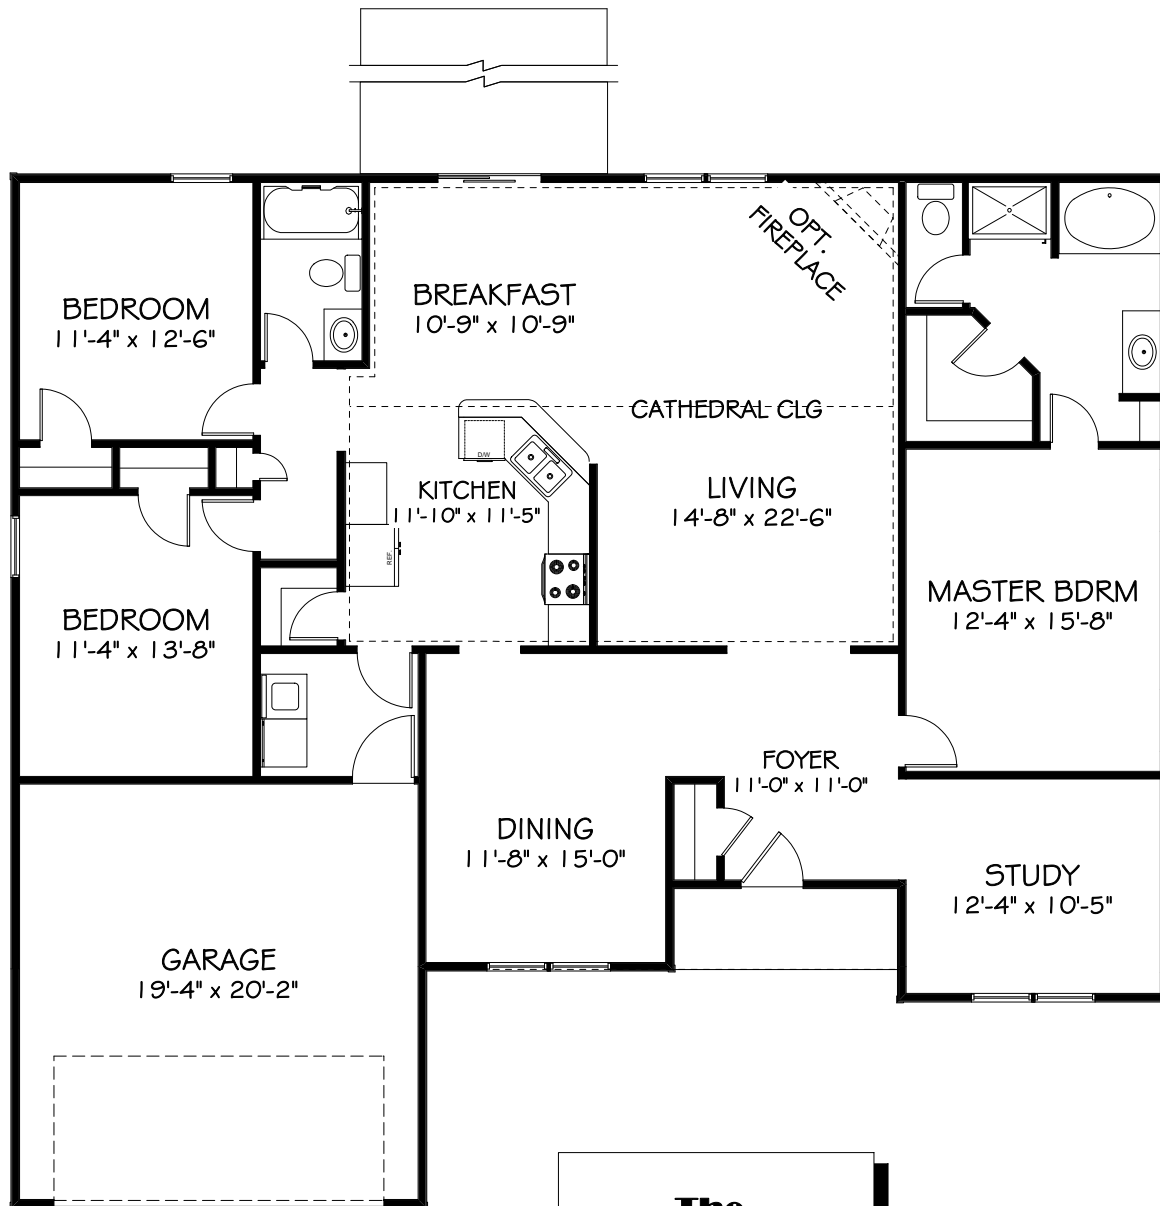

The Chatfield A

LH

TOWER REALTY

Building Relationships for Life

**The
Chatfield A
Heated Area
1949 SF**

**Garage
412 SF**

Dimensions may vary due
to builder's discretion

TOWER REALTY