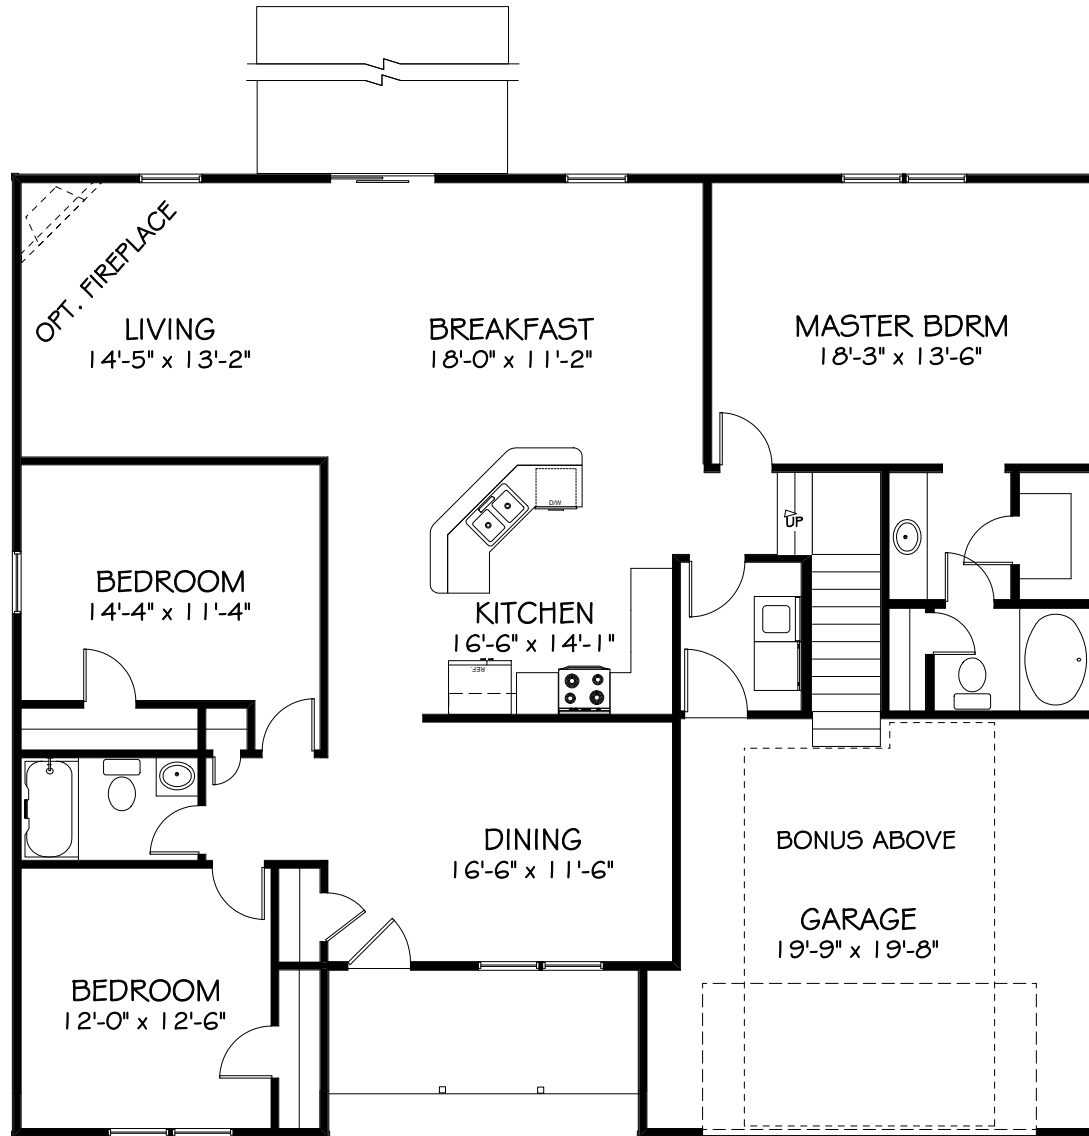

The Breckenridge

LH

TOWER REALTY

Building Relationships for Life

**The
Breckenridge**

Heated Area

2072 SF

Garage

423 SF

Dimensions may vary due
to builder's discretion

TOWER REALTY

Building Relationships for Life