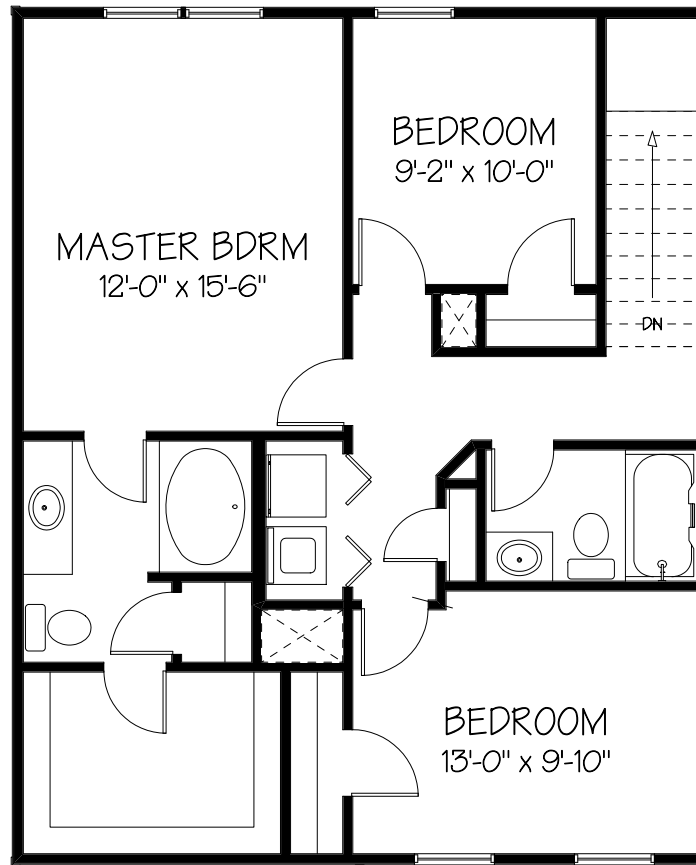

The Boe

LH

TOWER REALTY

Building Relationships for Life

The Boe

Heated Area
1416 SF

Garage
201 SF

Dimensions may vary due
 to builder's discretion