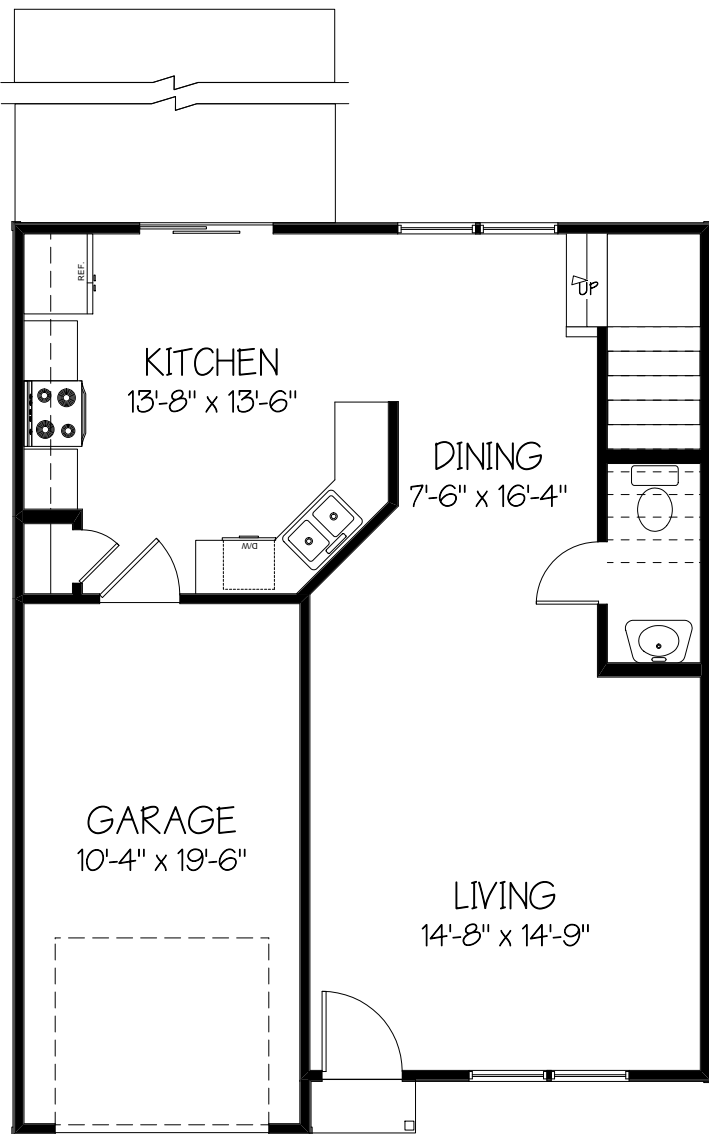

The Boe

LH

TOWER REALTY

Building Relationships for Life

The Boe

Heated Area
1416 SF

Garage
201 SF

Dimensions may vary due
 to builder's discretion