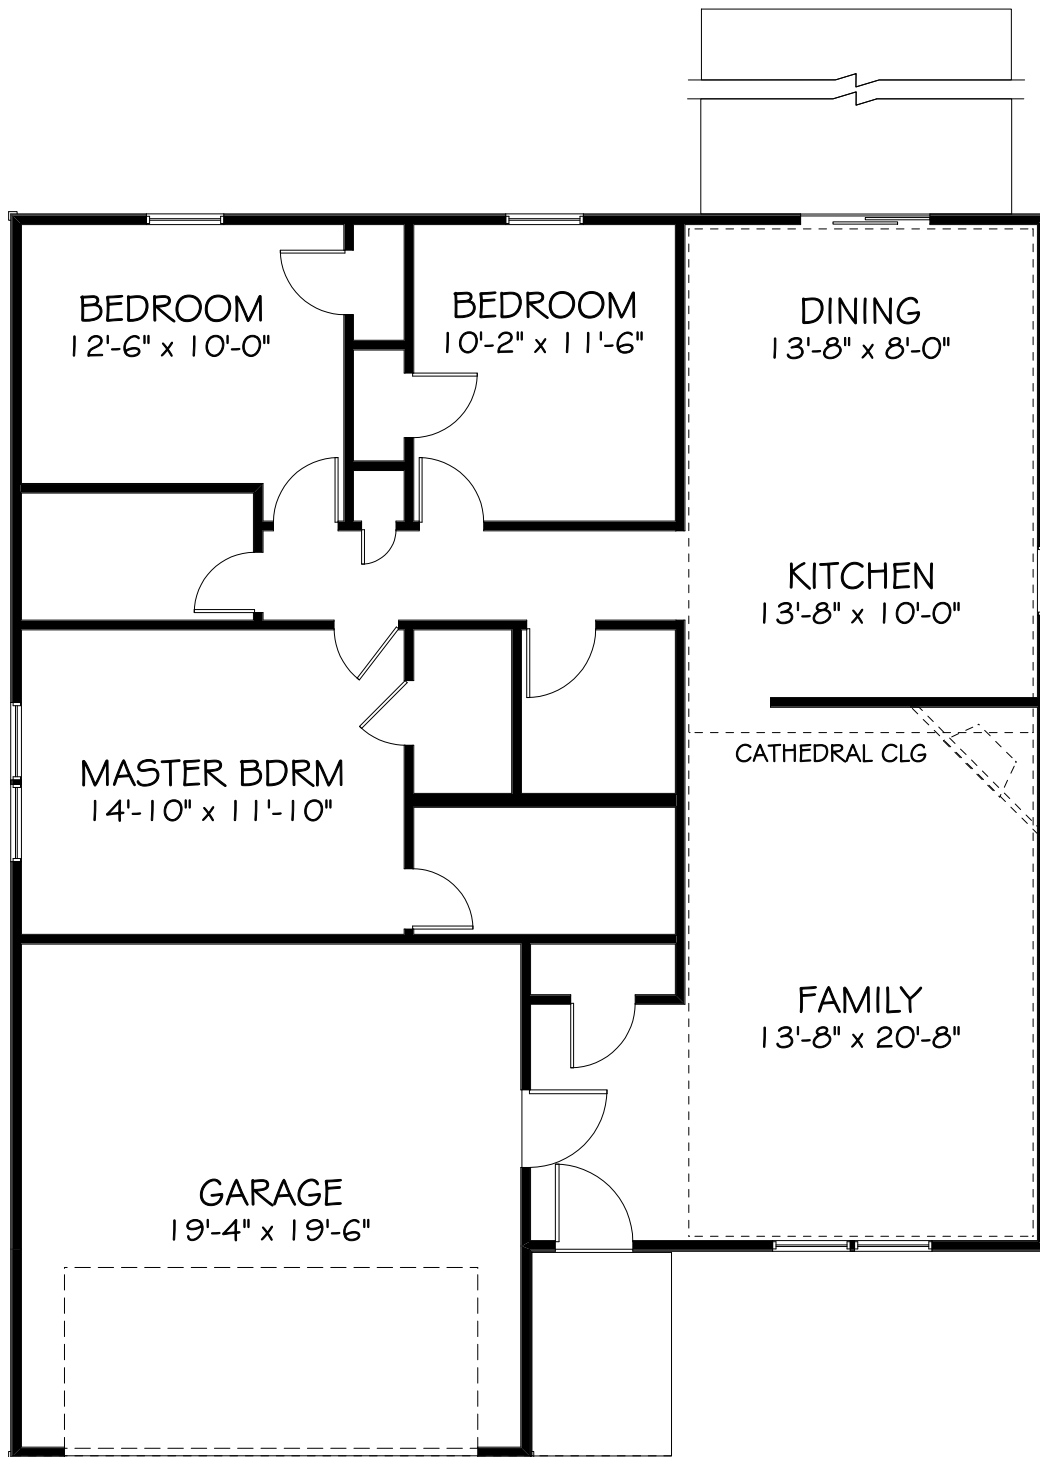

## **The Avery**

**Heated Area  
1361 SF**

**Garage  
377 SF**

Dimensions may vary due  
to builder's discretion

**TOWER REALTY**

*Building Relationships for Life*